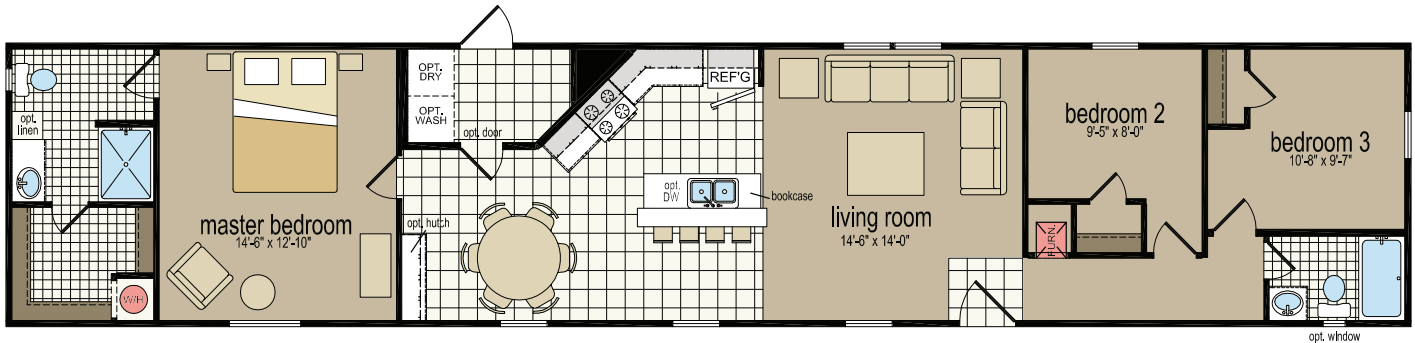

CS1676E - 3 Bed - 2 Bath - 1,153 sq ft. - 16' x 16'

optional master bath

optional bedroom 2

Call today to schedule an appointment

855-550-6550