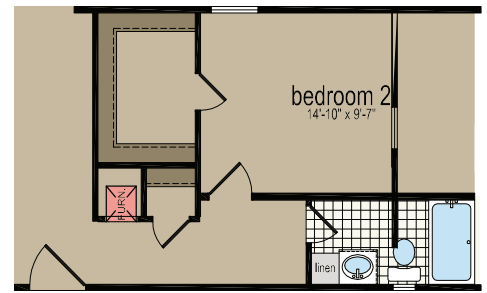

CS1676E - 3 Bed - 2 Bath - 1,153 sq ft. - 16' x 16'

optional master bath

optional bedroom 2

Call today to schedule an appointment

855-550-6550