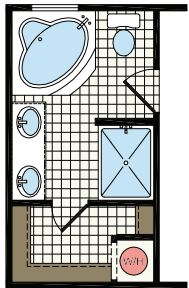

CS1676E - 3 Bed - 2 Bath - 1,153 sq ft. - 16' x 16'

optional master bath

optional bedroom 2

Call today to schedule an appointment

855-550-6550